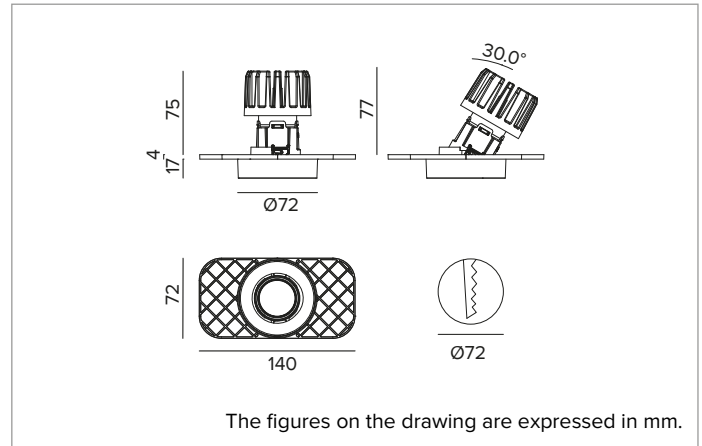

1T8830ELTR | CTEVO ARCHITECTURAL 78

Adjustable recessed LED projector in a trimless version

		2700K	H(m)	D(m)	Emax(lx)
		Ra90		27°	
		Fixture Power	13W	1	0.48
		Source Flux	1507lm	2	0.95
		Fixture Flux	1076lm	3	1.43
		Efficacy	82lm/W	4	1.91
TS1342	Imax=2835cd/klm	Imax	4272cd	5	2.38

Optic: REFLECTOR

Beam angles: FL

Optical efficiency: 71%

Fixture flux: 1076lm

Luminous efficacy: 82lm/W

Photobiological safety: Compliant with RG1 low risk group

MECHANICAL CHARACTERISTICS

Moulded black plastic optic holder and die-cast aluminium heat sink in black color. Black colour cover. The optical unit can be adjusted up to 30° on the vertical plane with a mechanical beam locking system (with access from the false ceiling), and 358° on the horizontal plane. Trimless version with a load-bearing element for installation and finishing in plasterboard.

Colour and finish: Deep black

Weight: 0.41Kg

Version: TRIMLESS

Degree of protection: IP20 for recessed part

Degree of protection: IP40 for exposed part

ELECTRICAL CHARACTERISTICS

Integrated electronic ON-OFF driver.